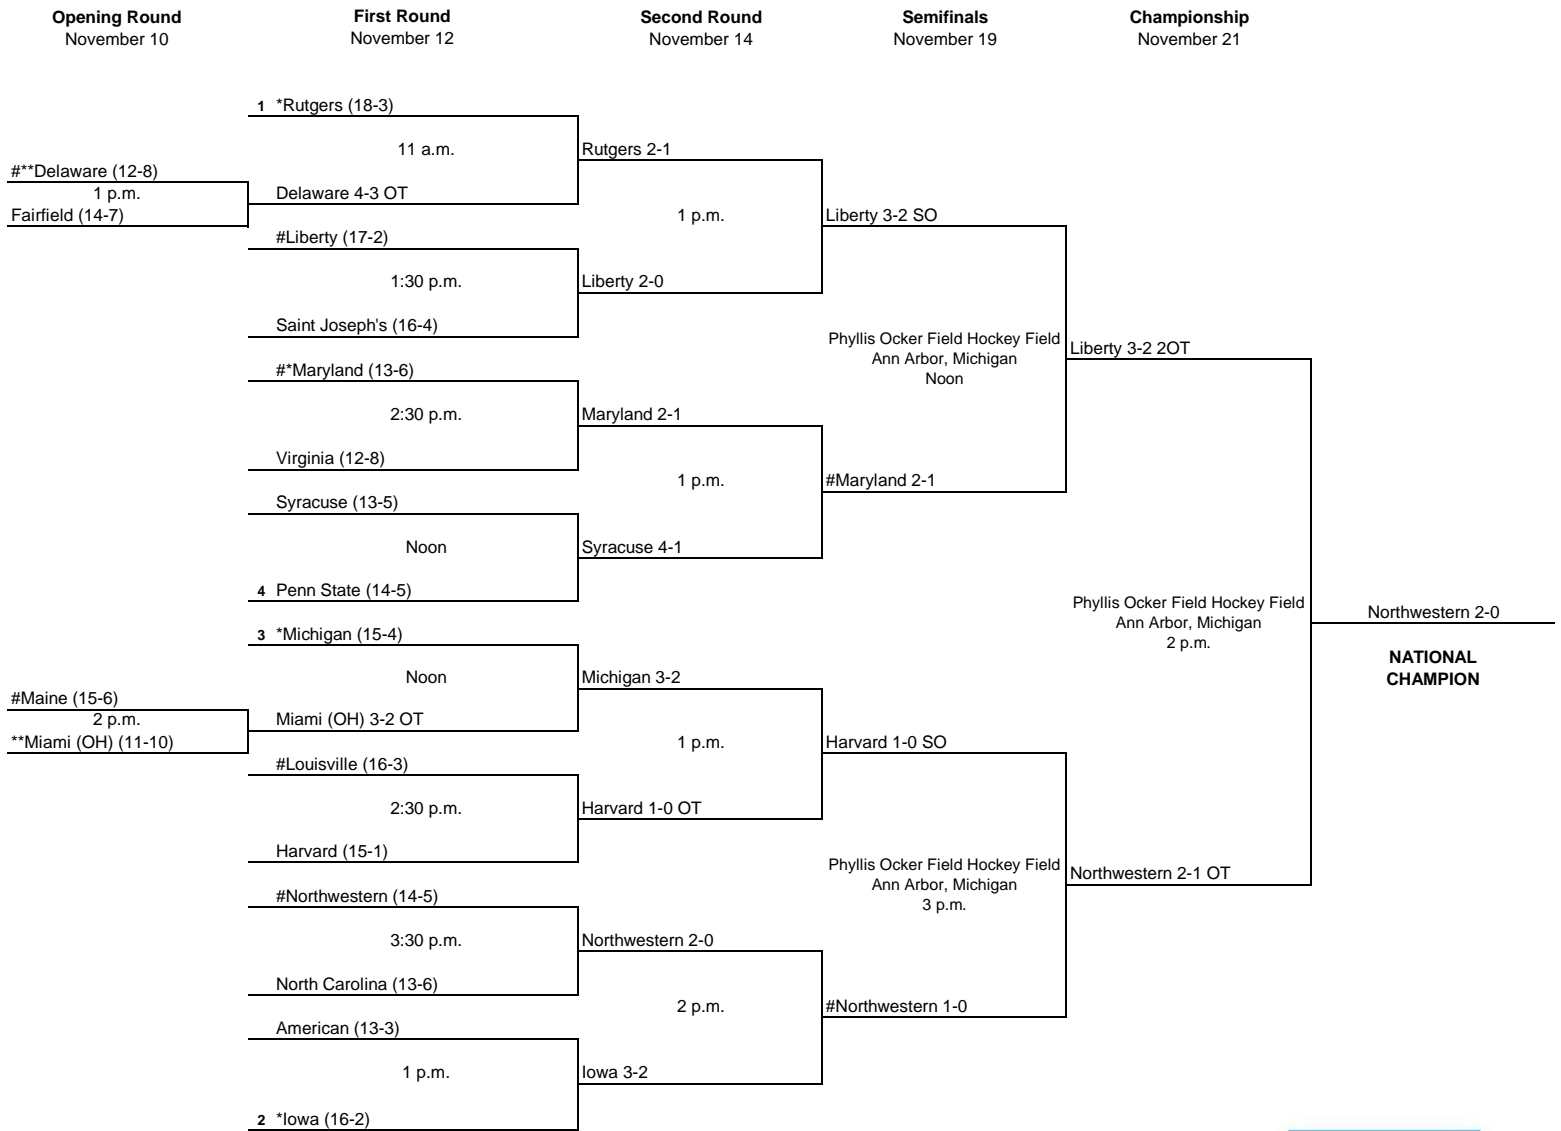

# 2021 NCAA Division I Field Hockey Championship

Placement of opening round sites are subject to the discretion of the Division I Field Hockey Committee.

\* Host Institution for first- and second-round games

\*\*Host institution for opening round game

Home team is the seeded team in the seeded game