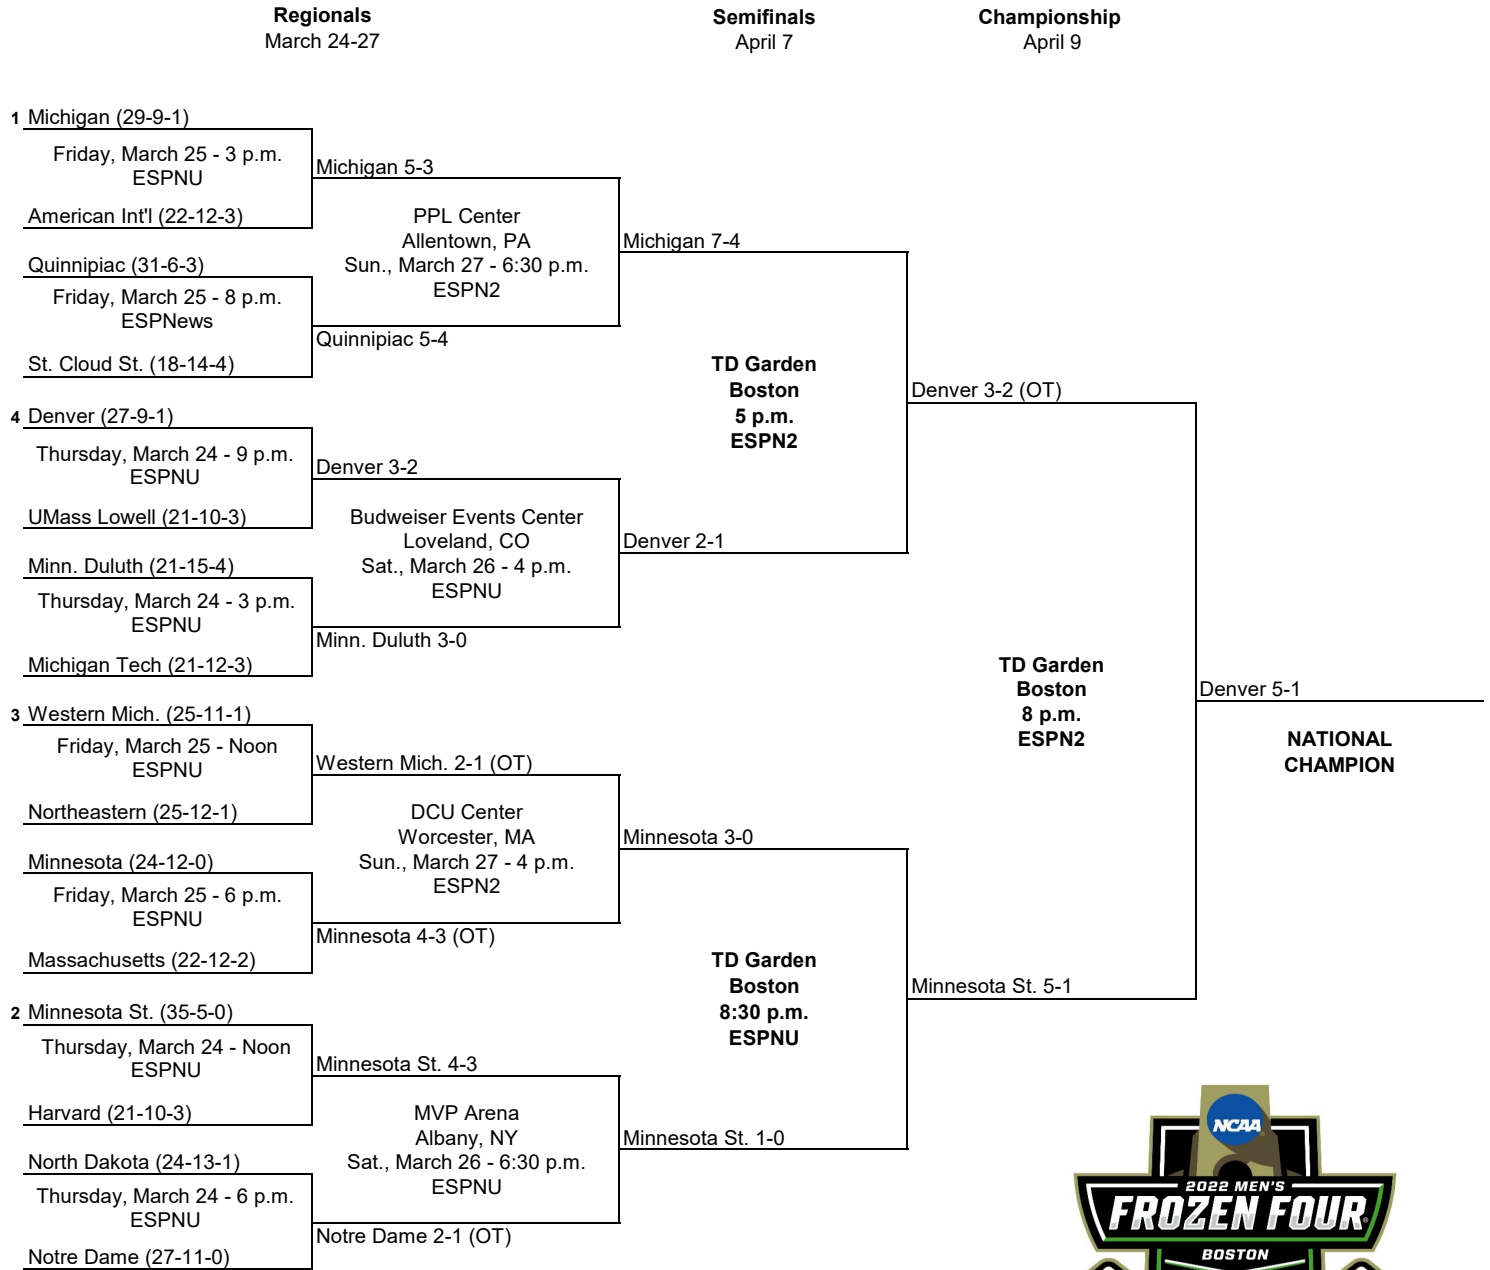

2022 NCAA Division I Men's Ice Hockey Championship

Albany Seeds

1. Minnesota St. (35-5-0)
2. North Dakota (24-13-1)
3. Notre Dame (27-11-0)
4. Harvard (21-10-3)

Allentown Seeds

1. Michigan (29-9-1)
2. Quinnipiac (31-6-3)
3. St. Cloud St. (18-14-4)
4. American Int'l (22-12-3)

Loveland Seeds

1. Denver (27-9-1)
2. Minn. Duluth (21-15-4)
3. Michigan Tech (21-12-3)
4. UMass Lowell (21-10-3)

Worcester Seeds

1. Western Mich. (25-11-1)
2. Minnesota (24-12-0)
3. Massachusetts (22-12-2)
4. Northeastern (25-12-1)