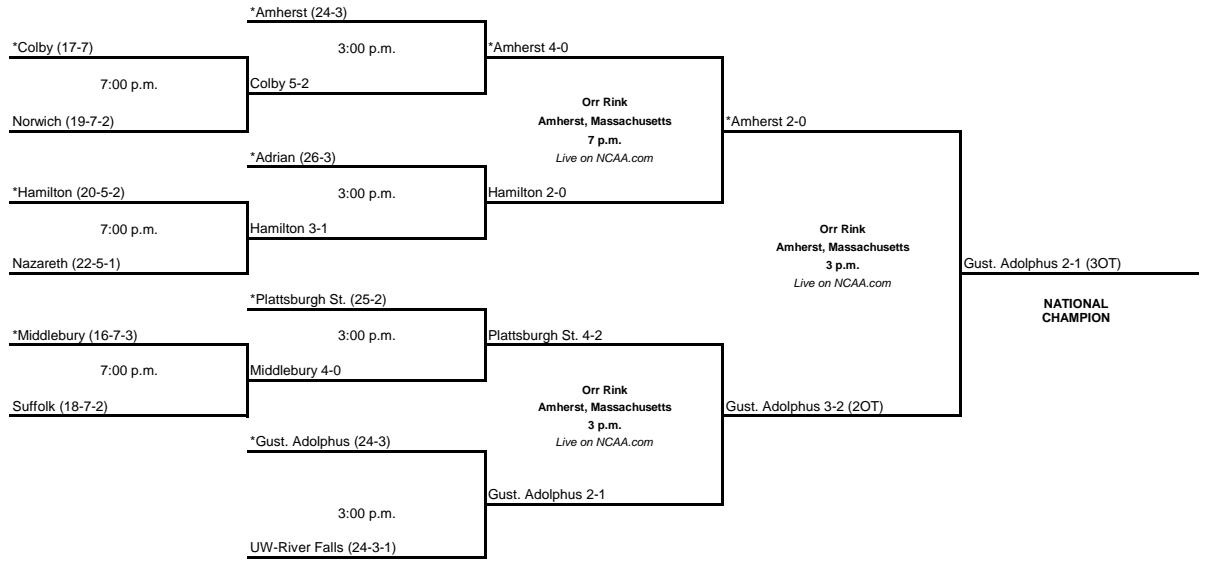

First Round
March 8

Quarterfinals
March 11

Semifinals
March 17

Championship
March 19

Placement of first round site are subject to the discretion of the Division III Women's Ice Hockey Committee
 * Host Institution and Home Team
 All times are Eastern time.
 (Note: the host will play the later semifinal game.)
 © 2023 National Collegiate Athletic Association. No commercial use without the NCAA's written permission.