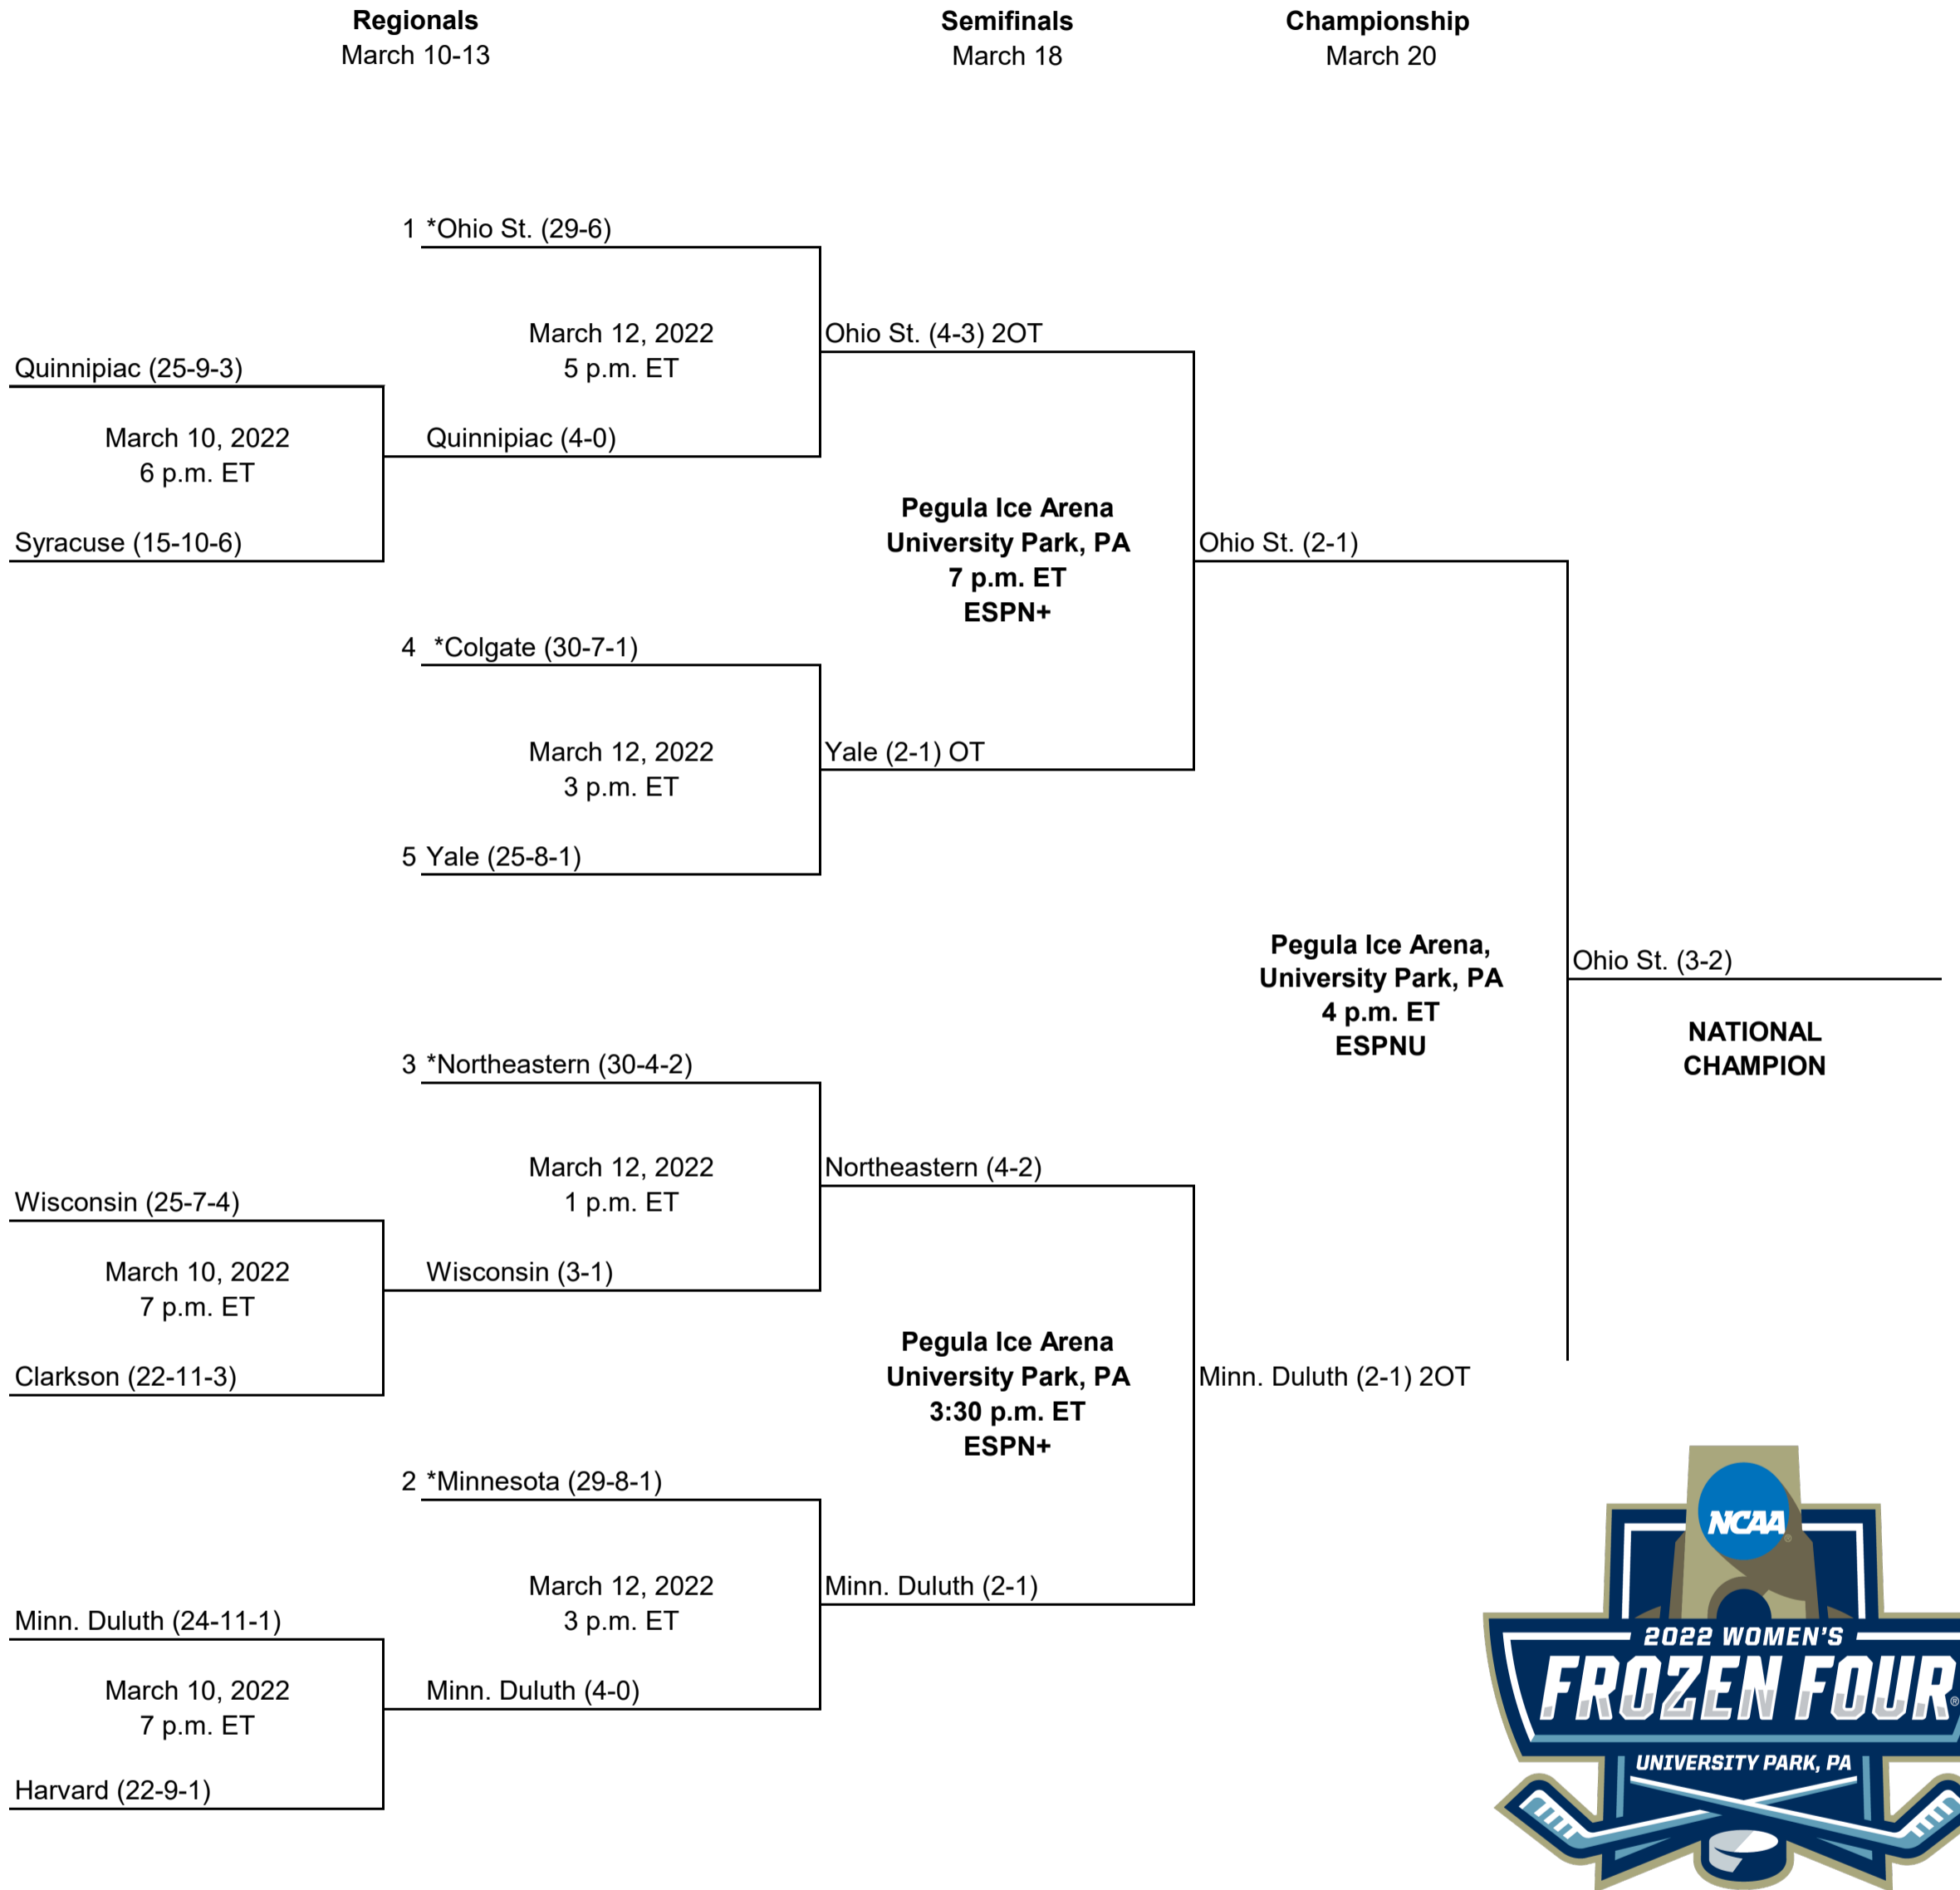

2022 National Collegiate Women's Ice Hockey Championship

Boston Seeds

- 1. Northeastern
- 2. Wisconsin
- 3. Clarkson

Columbus Seeds

- 1. Ohio St.
- 2. Quinnipiac
- 3. Syracuse

Hamilton Seeds

- 1. Colgate
- 2. Yale

Minneapolis Seeds

- 1. Minnesota
- 2. Minn. Duluth
- 3. Harvard

All times are Eastern time.
Information subject to change.

*Host site.

© 2022 National Collegiate Athletic Association. No commercial use without the NCAA's written permission.