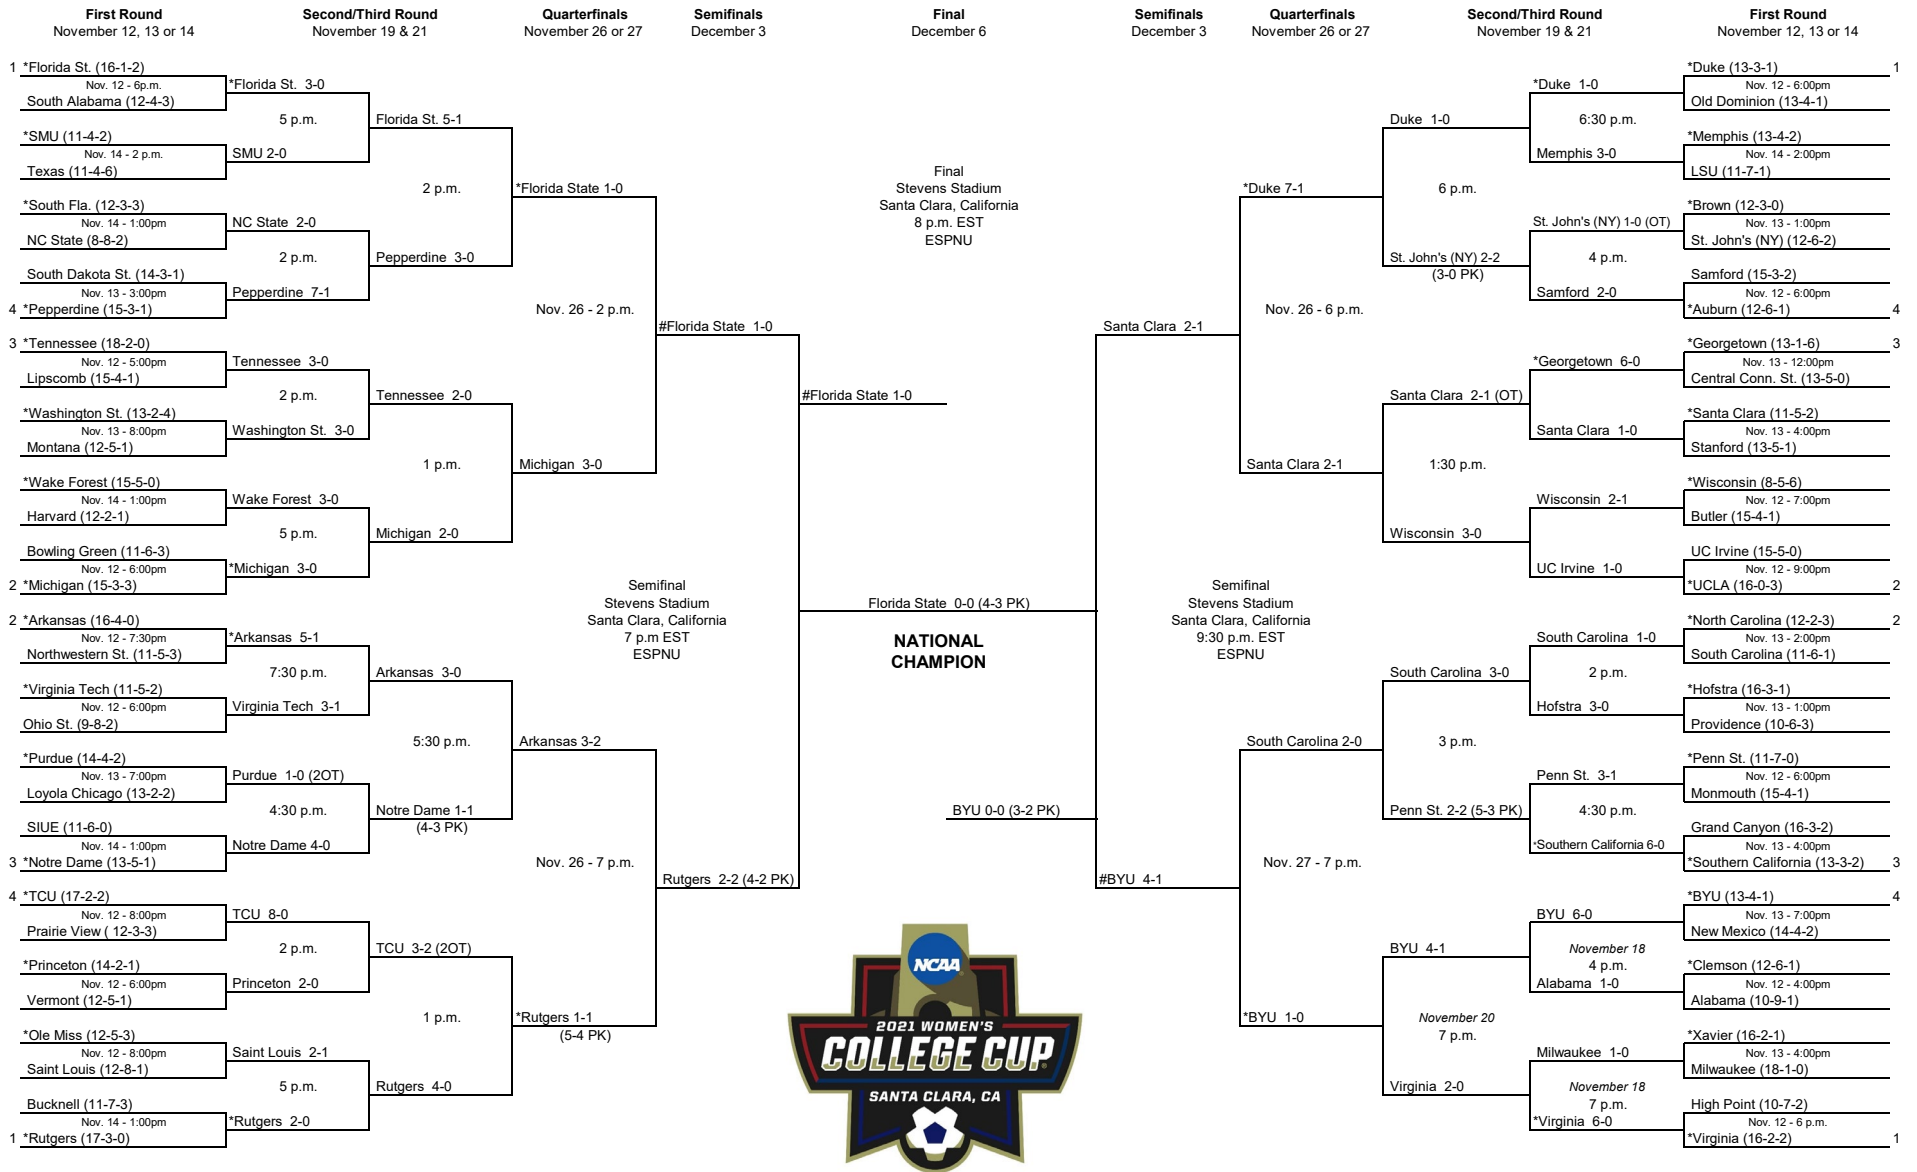

DIVISION I WOMEN'S
NCAA SOCCER CHAMPIONSHIP

*Host institution for preliminary round games.
#Home team
All game times are Eastern standard time.

© 2021 National Collegiate Athletic Association. No commercial use without the NCAA's written permission.
The NCAA opposes all forms of sports wagering.